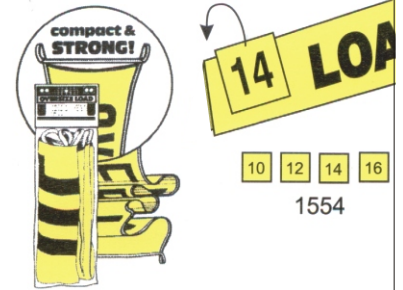

TRANSPORTATION SIGNS

M.C. = Master Carton
Master Cartons are UPC coded

NYLON TRANSPORTATION SIGNS

100% heavy nylon signs with a water repellent finish are lightweight, washable, and unaffected by hot or cold weather. Long lasting and tear resistant by design, these signs feature a strong 1" nylon webbing. Nylon webbing extends 2' from all sides of the sign. Will not rub chrome or painted finishes. Each sign has 6 extra strong grommets, one in each corner and 2 in the center. The best, most durable sign on the market.

ITEM#	SIZE	DESCRIPTION	QTY. 1-24	QTY. 25
1581	18" x 7'	OVERSIZE LOAD	\$19.25	\$12.85
1514	18" x 7'	14 FEETWIDE	\$13.50	\$8.10
1516	18" x 7'	16 FEETWIDE	\$13.50	\$8.10
1554	18" x 7'	Arkansas Special	\$18.00	\$15.00

ALUMINUM TRANSPORTATION SIGNS - (SEE ADDITIONAL ESCORT SIGNS-PAGE 18)

Aluminum sign with aluminum hinges printed with WIDE LOAD on one side and OVERSIZE on the back, or OVERSIZE LOAD on the front and 16 FEET WIDE on the back. Highly chip resistant baked enamel finish, printed black on interstate yellow. Lightweight, folds easy in center when not in use.

VINYL TRANSPORTATION SIGNS

EXTRA WEBBING SEWN IN FOR SUPPORT

These durable vinyl signs feature vinyl and woven polyester for flexible, durable, and long lasting use. 12" high letters are screen printed black on interstate yellow. Compact and easy to store. CUSTOM SIGNS ARE AVAILABLE ON REQUEST. Extra webbing sewn in for support. 1/4" hollow braid poly rope sewn in on the top and bottom, with 6 strong grommets.