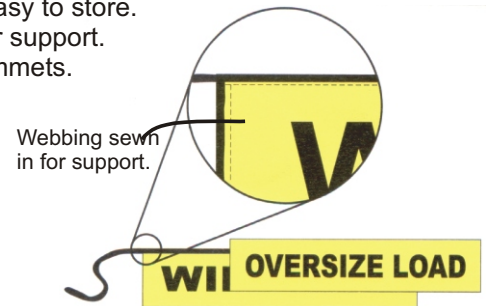

VINYL TRANSPORTATION SIGNS

EXTRA WEBBING SEWN IN FOR SUPPORT

These durable vinyl signs feature vinyl and woven polyester for flexible, durable, and long lasting use. 12" high letters are screen printed black on interstate yellow. Compact and easy to store. CUSTOM SIGNS ARE AVAILABLE ON REQUEST. Extra webbing sewn in for support. 1/4" hollow braid poly rope sewn in on the top and bottom, with 6 strong grommets.

ITEM#	SIZE	DESCRIPTION	QTY. 1-24	QTY. 25
1000	84" x 18"	WL/OSL Rope/Grommet	$12.50	$7.40
1001	84" x 18"	OSL/16FW Rope/Grommet	$12.50	$7.40
1004	84" x 18"	OSL/WL Grommeted	$11.10	$6.65
1009	18" x 8'	OSL/WL 14" Letters	$16.20	$9.70
1011	14" x 72"	OSL one sided, Grommeted 8" Rope in Package	$11.20	$6.75

OPEN WEAVE MESH VINYL TRANSPORTATION SIGNS EXTRA WEBBING SEWN IN FOR SUPPORT

PVC coated fabric, exceptional resistance to the elements and continuous wear. Extra webbing sewn in for support. Webbing on the top and bottom with 6 strong grommets.

ITEM#	SIZE	DESCRIPTION	QTY. 1-24
1002	84" x 18"	OSL Rope/Grommet	$21.00
1003	84" x 18"	WL Rope/Grommet	$21.00
1005	84" x 18"	OSL 2" Webbing/Grommet	$15.70